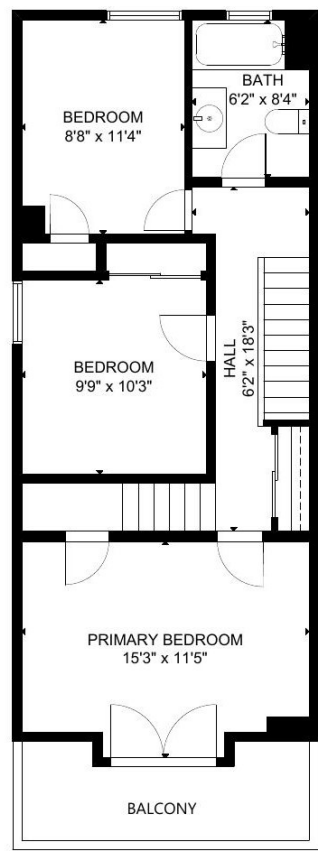

FLOOR 1

FLOOR 2

FLOOR 3

FLOOR 4

GROSS INTERNAL AREA
 TOTAL: 2,164 sq ft
 FLOOR 1: 574 sq ft, FLOOR 2: 756 sq ft
 FLOOR 3: 583 sq ft, FLOOR 4: 251 sq ft
 SIZE AND DIMENSIONS ARE APPROXIMATE, ACTUAL MAY VARY.