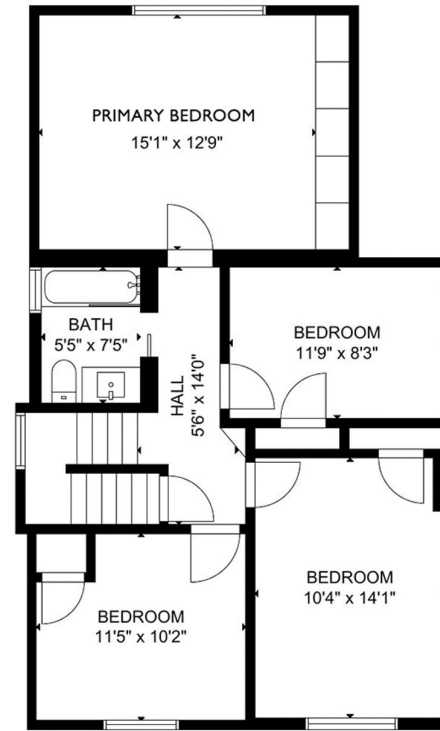

FLOOR 1

FLOOR 2

FLOOR 3

FLOOR 4

GROSS INTERNAL AREA
 TOTAL: 2,832 sq ft
 FLOOR 1: 822 sq ft, FLOOR 2: 917 sq ft
 FLOOR 3: 779 sq ft, FLOOR 4: 314 sq ft
 SIZE AND DIMENSIONS ARE APPROXIMATE, ACTUAL MAY VARY.