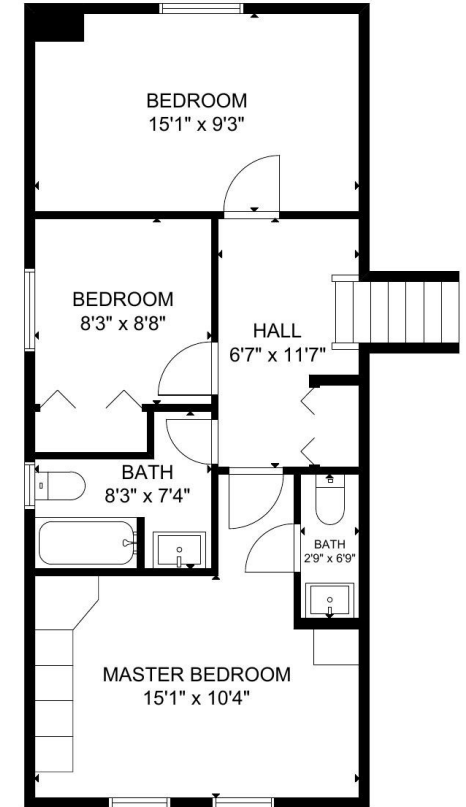

FLOOR 2

GROSS INTERNAL AREA

TOTAL: 2,110 sq ft

FLOOR 1: 744 sq ft, FLOOR 2: 800 sq ft

FLOOR 3: 566 sq ft

SIZE AND DIMENSIONS ARE APPROXIMATE, ACTUAL MAY VARY.