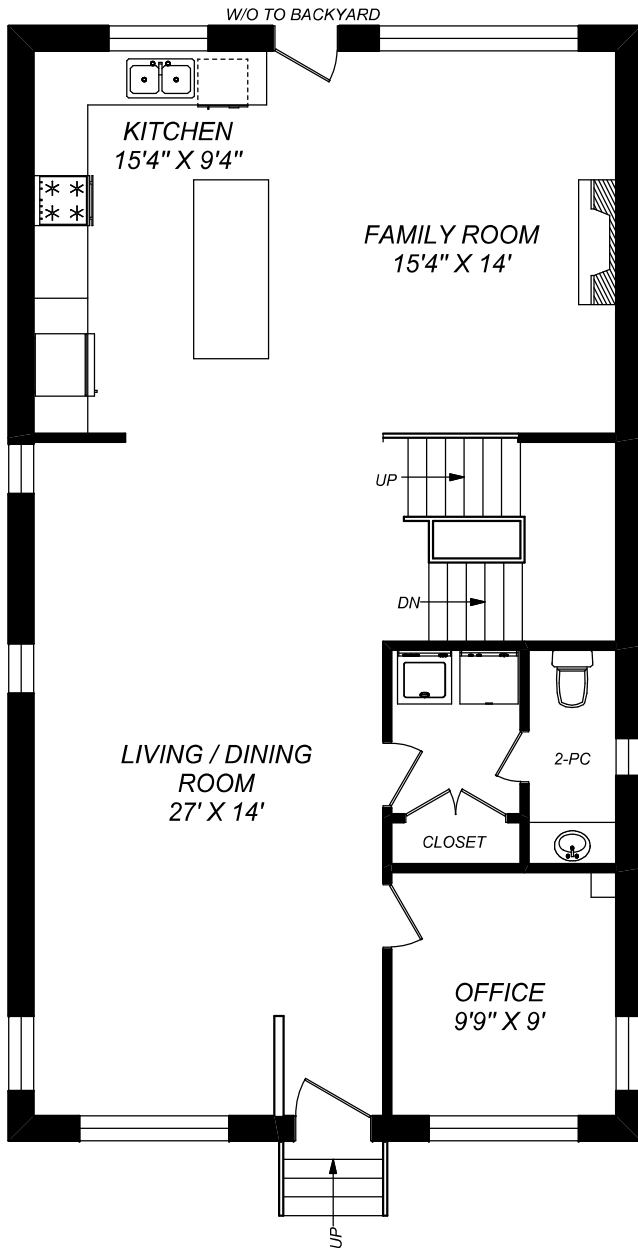

65 EASTWOOD AVENUE

MAIN FLOOR
1132 SQUARE FEET
(CEILING HEIGHT : 10' - 0")

SECOND FLOOR
957 SQUARE FEET
(CEILING HEIGHT : 9' - 0")

LOWER LEVEL
736 SQUARE FEET

truPlan
416 573 2096
E & O.E.

Floor plan may not be 100% accurate.