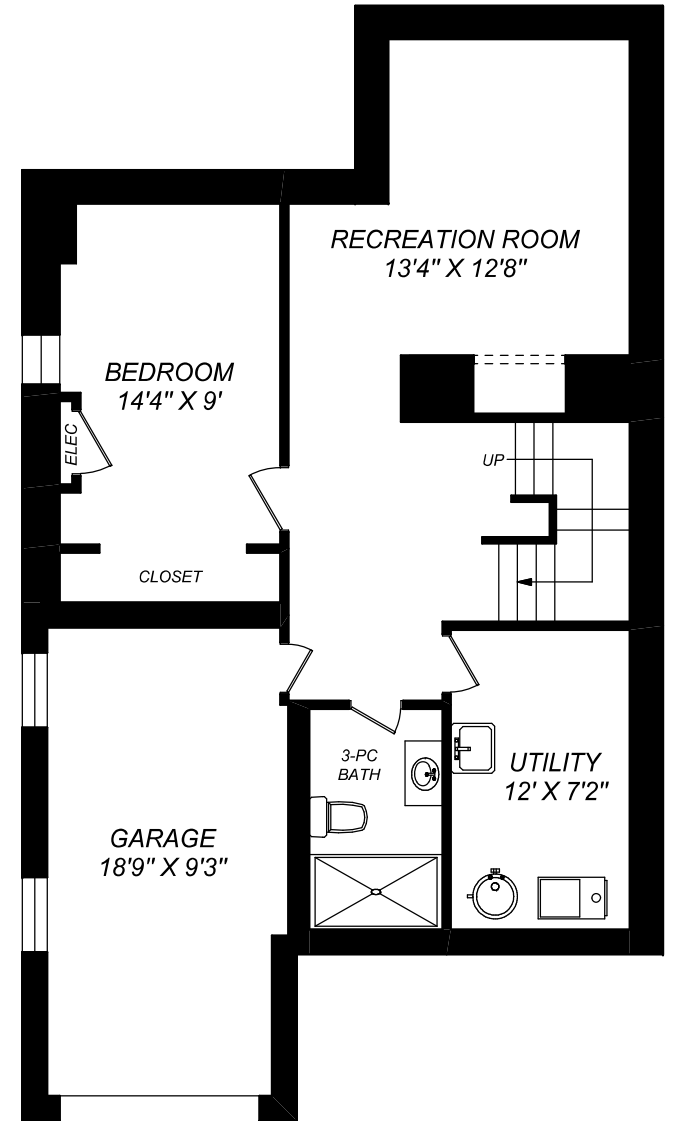

65 EASTWOOD AVENUE

MAIN FLOOR
1132 SQUARE FEET
(CEILING HEIGHT : 10' - 0")

SECOND FLOOR
957 SQUARE FEET
(CEILING HEIGHT : 9' - 0")

LOWER LEVEL
736 SQUARE FEET

truPlan
416 573 2096
E & O.E.

Floor plan may not be 100% accurate.