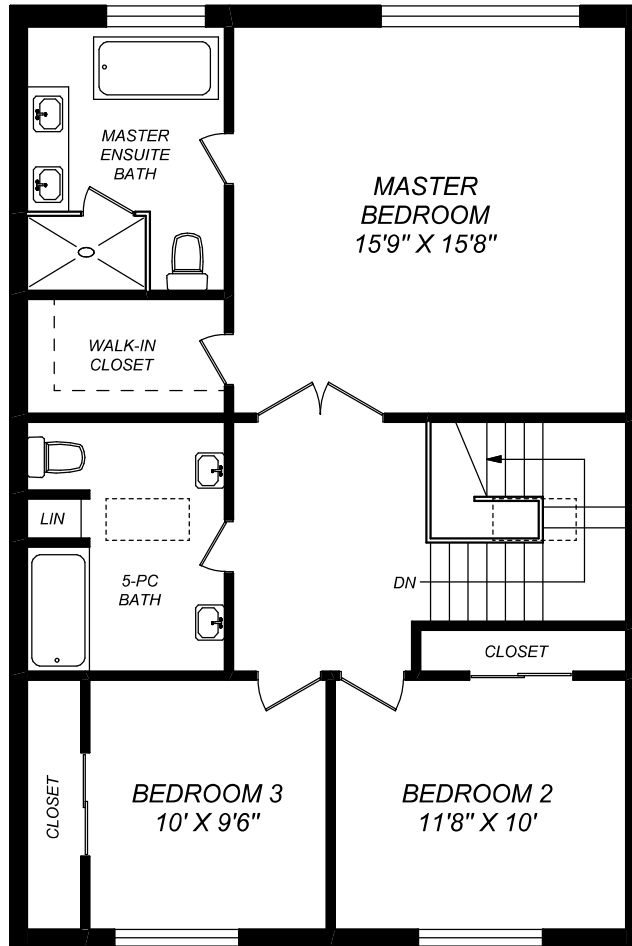

65 EASTWOOD AVENUE

MAIN FLOOR
1132 SQUARE FEET
(CEILING HEIGHT : 10' - 0")

SECOND FLOOR
957 SQUARE FEET
(CEILING HEIGHT : 9' - 0")

LOWER LEVEL
736 SQUARE FEET

truPlan
416 573 2096
E & O.E.

Floor plan may not be 100% accurate.